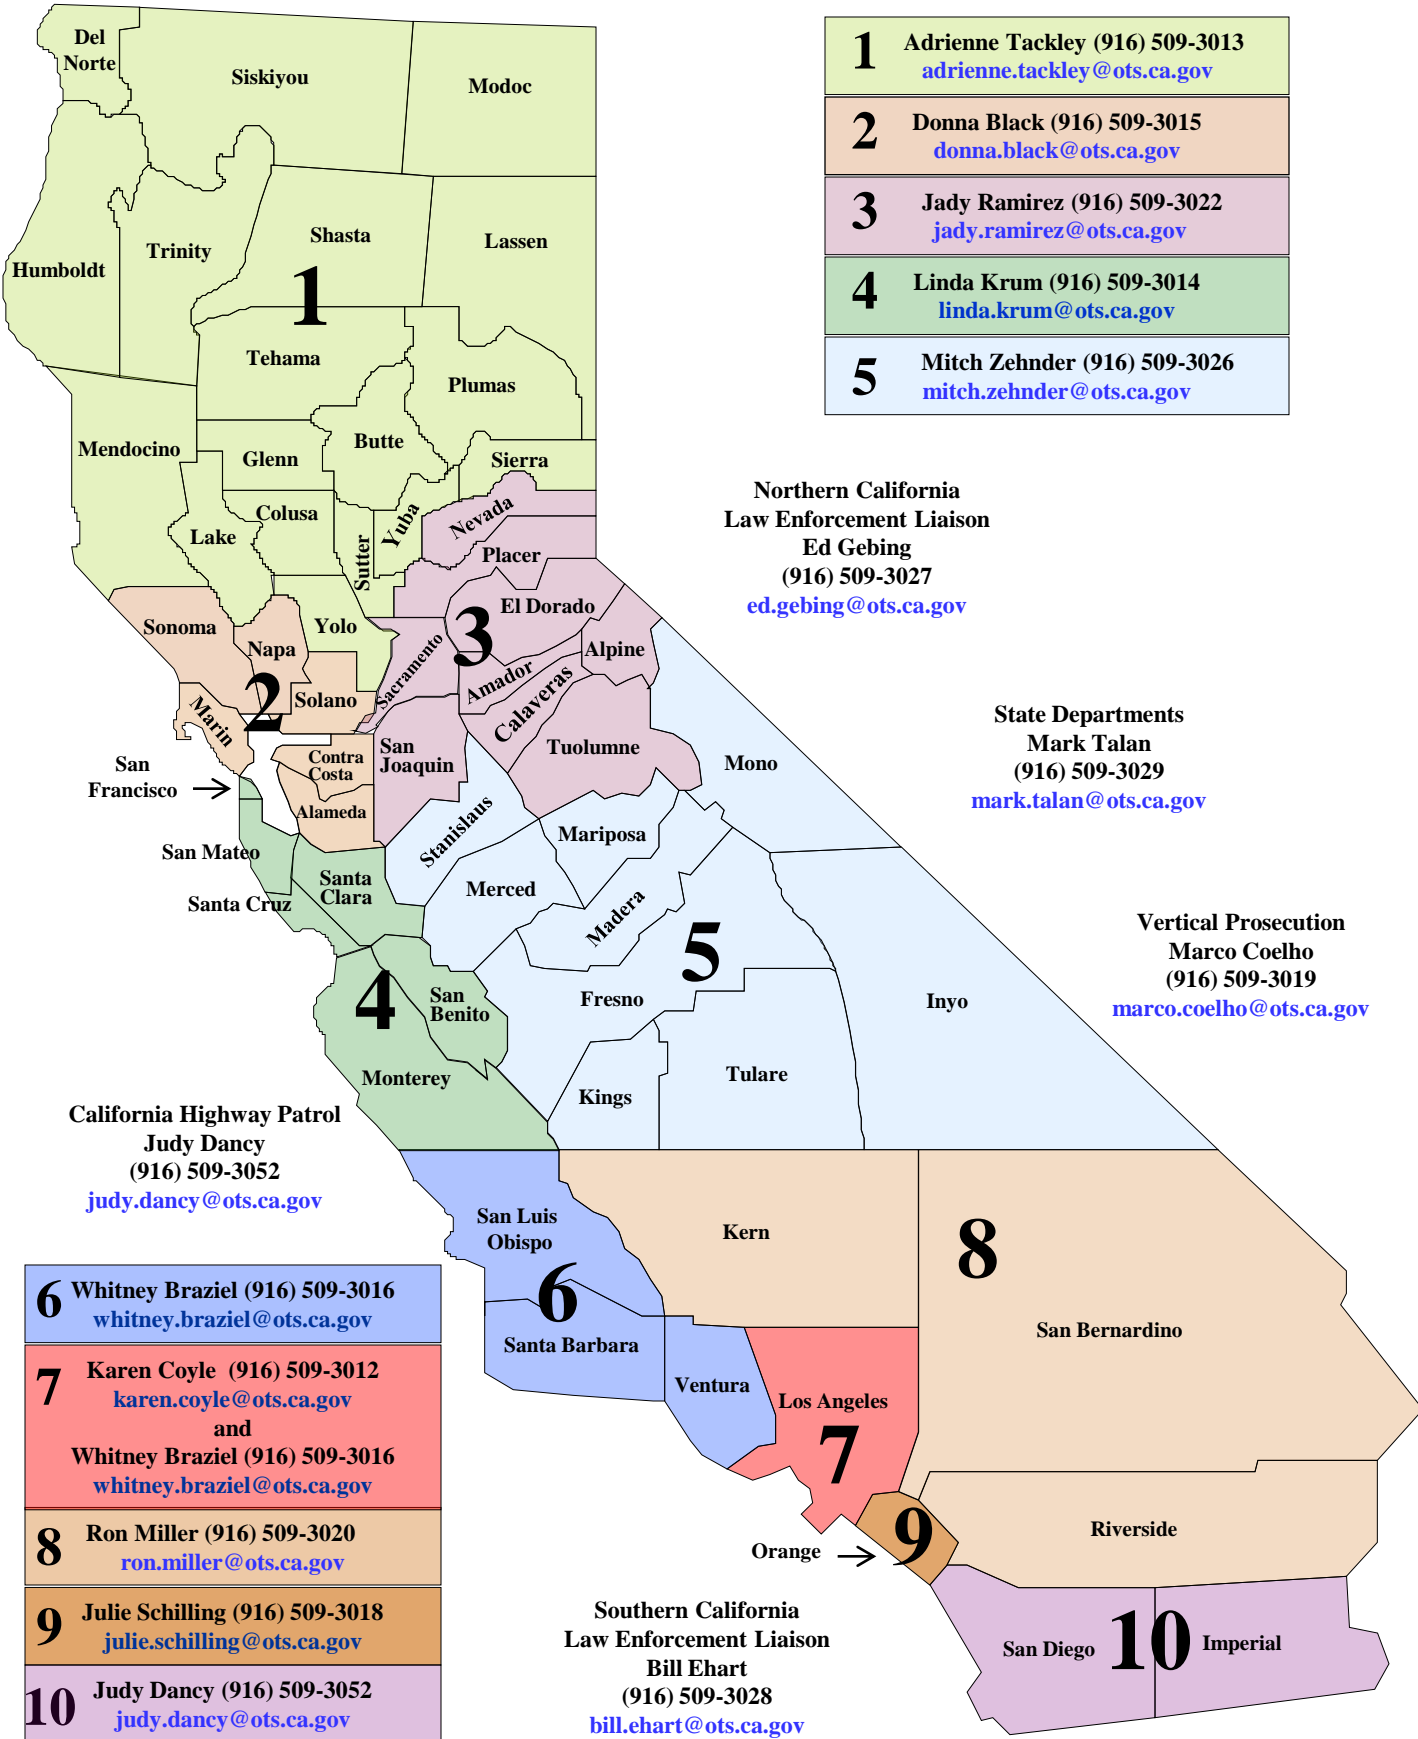

OTS Regions and Coordinators

1	Adrienne Tackley (916) 509-3013 adrienne.tackley@ots.ca.gov
2	Donna Black (916) 509-3015 donna.black@ots.ca.gov
3	Jady Ramirez (916) 509-3022 jady.ramirez@ots.ca.gov
4	Linda Krum (916) 509-3014 linda.krum@ots.ca.gov
5	Mitch Zehnder (916) 509-3026 mitch.zehnder@ots.ca.gov

Northern California
Law Enforcement Liaison
Ed Gebing
(916) 509-3027
ed.gebing@ots.ca.gov

State Departments
Mark Talan
(916) 509-3029
mark.talan@ots.ca.gov

Vertical Prosecution
Marco Coelho
(916) 509-3019
marco.coelho@ots.ca.gov

California Highway Patrol
Judy Dancy
(916) 509-3052
judy.dancy@ots.ca.gov

6	Whitney Braziel (916) 509-3016 whitney.braziel@ots.ca.gov
7	Karen Coyle (916) 509-3012 karen.coyle@ots.ca.gov and Whitney Braziel (916) 509-3016 whitney.braziel@ots.ca.gov
8	Ron Miller (916) 509-3020 ron.miller@ots.ca.gov
9	Julie Schilling (916) 509-3018 julie.schilling@ots.ca.gov
10	Judy Dancy (916) 509-3052 judy.dancy@ots.ca.gov

Southern California
Law Enforcement Liaison
Bill Ehart
(916) 509-3028
bill.ehart@ots.ca.gov